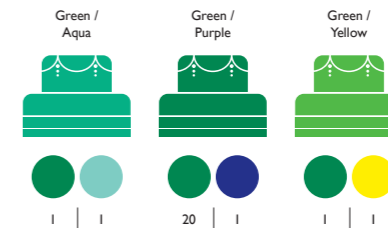

IVORY

YELLOW

ORANGE

RED

PINK

GREEN

BRIGHT GREEN

LOVE
COLOR

10 | 1

Navy / Blue

1 | 1

Navy / Aqua

1 | 1

Navy / Ivory

1 | 1

Navy / White

Brown / White

1 | 20

BLACK

Black / White

1 | 1

Black / White

1 | 5

Black / White

1 | 10

Black / White

1 | 20

Black / White

1 | 50

Black / White

1 | 100

LOVE
COLOR