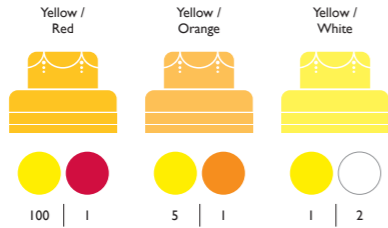

IVORY

YELLOW

ORANGE

RED

PINK

GREEN

BRIGHT GREEN

LOVE
COLOR

10 | 1

Navy / Blue

1 | 1

Navy / Aqua

1 | 1

Navy / Ivory

1 | 1

Navy / White

1 | 10

Black / White

1 | 20

Black / White

1 | 50

Black / White

1 | 100

LOVE
COLOR