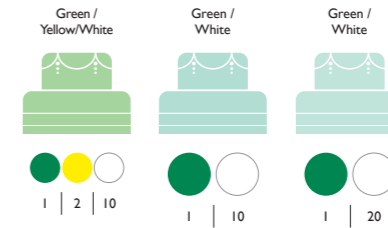

IVORY

YELLOW

ORANGE

RED

PINK

GREEN

BRIGHT GREEN

LOVE
COLOR

10 | 1

Navy / Blue

1 | 1

Navy / Aqua

1 | 1

Navy / Ivory

1 | 1

Navy / White

1 | 10

Black / White

1 | 20

Black / White

1 | 50

Black / White

1 | 100

LOVE
COLOR