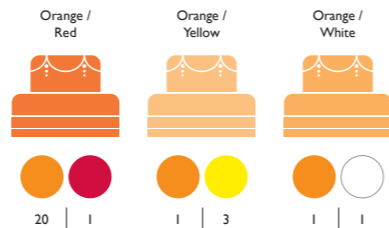

IVORY

YELLOW

ORANGE

RED

PINK

GREEN

BRIGHT GREEN

LOVE
COLOR

10 | 1

Navy / Blue

1 | 1

Navy / Aqua

1 | 1

Navy / Ivory

1 | 1

Navy / White

1 | 10

Black / White

1 | 20

Black / White

1 | 50

Black / White

1 | 100

LOVE
COLOR