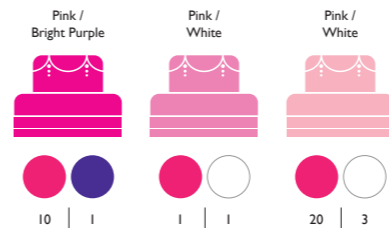

IVORY

YELLOW

ORANGE

RED

PINK

GREEN

BRIGHT GREEN

LOVE
COLOR

Brown / White

1 | 20

BLACK

Black / White

1 | 1

Black / White

1 | 5

Black / White

1 | 10

Black / White

1 | 20

Black / White

1 | 50

Black / White

1 | 100

LOVE
COLOR