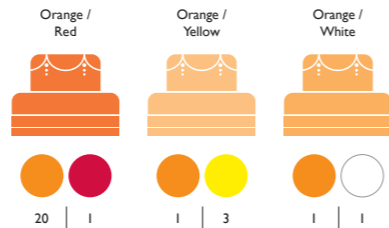

IVORY

YELLOW

ORANGE

RED

PINK

GREEN

BRIGHT GREEN

LOVE
COLOR

10 | 1

Navy / Blue

1 | 1

Navy / Aqua

1 | 1

Navy / Ivory

1 | 1

Navy / White

Brown / White

1 | 20

BLACK

Black / White

1 | 1

Black / White

1 | 5

Black / White

1 | 10

Black / White

1 | 20

Black / White

1 | 50

Black / White

1 | 100

LOVE
COLOR