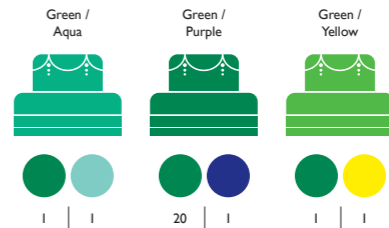

IVORY

YELLOW

ORANGE

RED

PINK

GREEN

BRIGHT GREEN

LOVE
COLOR

10 | 1

Navy / Blue

1 | 1

Navy / Aqua

1 | 1

Navy / Ivory

1 | 1

Navy / White

Brown / White

1 | 20

BLACK

Black / White

1 | 1

Black / White

1 | 5

Black / White

1 | 10

Black / White

1 | 20

Black / White

1 | 50

Black / White

1 | 100

LOVE
COLOR