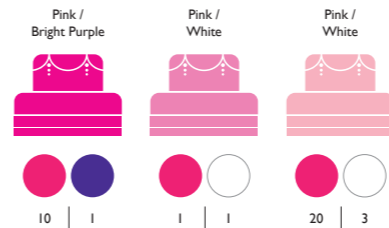

IVORY

YELLOW

ORANGE

RED

PINK

GREEN

BRIGHT GREEN

LOVE
COLOR

Brown / White

1 | 20

BLACK

Black / White

1 | 1

Black / White

1 | 5

Black / White

1 | 10

Black / White

1 | 20

Black / White

1 | 50

Black / White

1 | 100

LOVE
COLOR