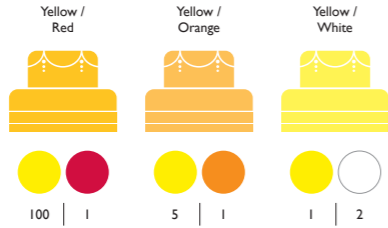

IVORY

YELLOW

ORANGE

RED

PINK

GREEN

BRIGHT GREEN

LOVE
COLOR

10 | 1

Navy / Blue

1 | 1

Navy / Aqua

1 | 1

Navy / Ivory

1 | 1

Navy / White

1 | 10

Black / White

1 | 20

Black / White

1 | 50

Black / White

1 | 100

LOVE
COLOR